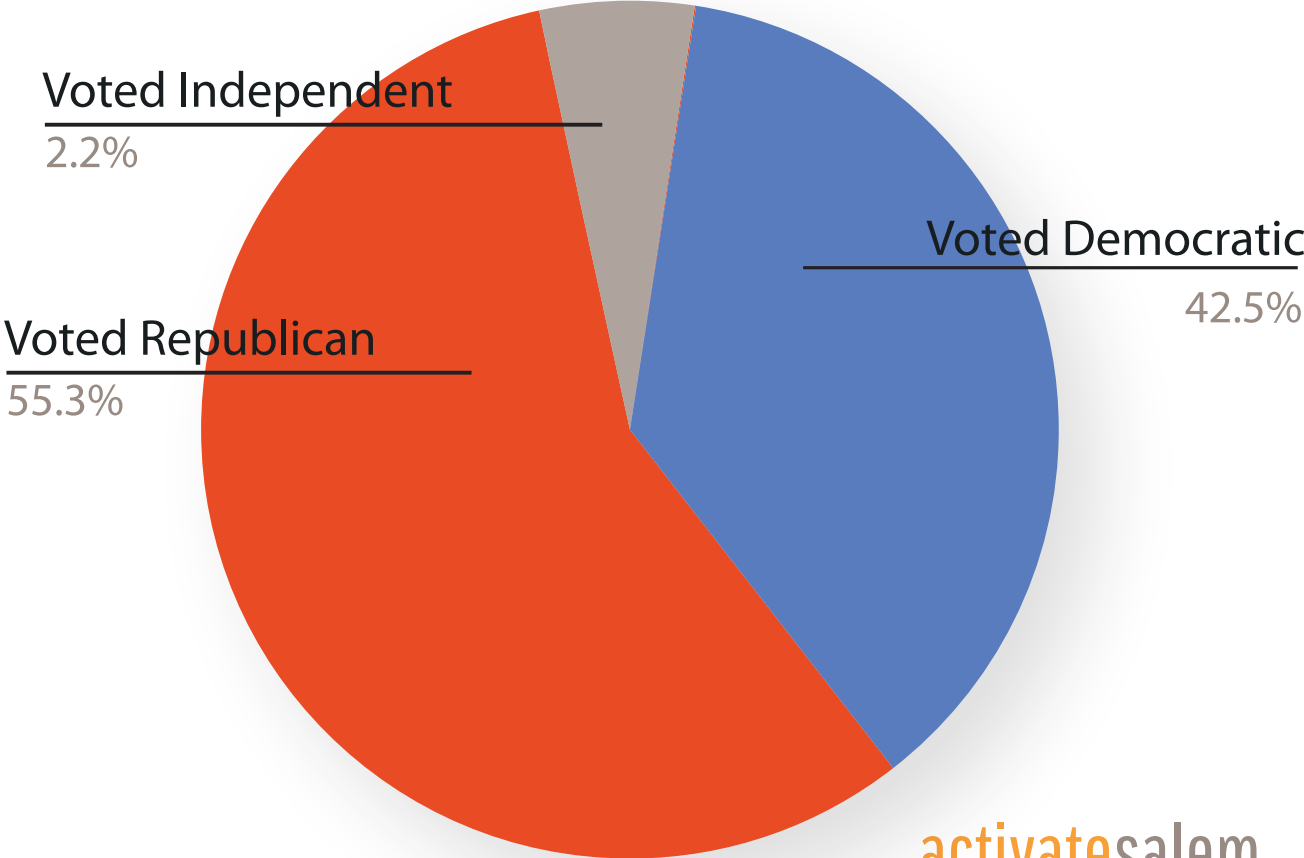

Salem County Political Affiliation as of Last Election 2020

activate salem
NOW[®]

a planning and visioning study by AAGNJ
funded by the NJ Economic Development Authority