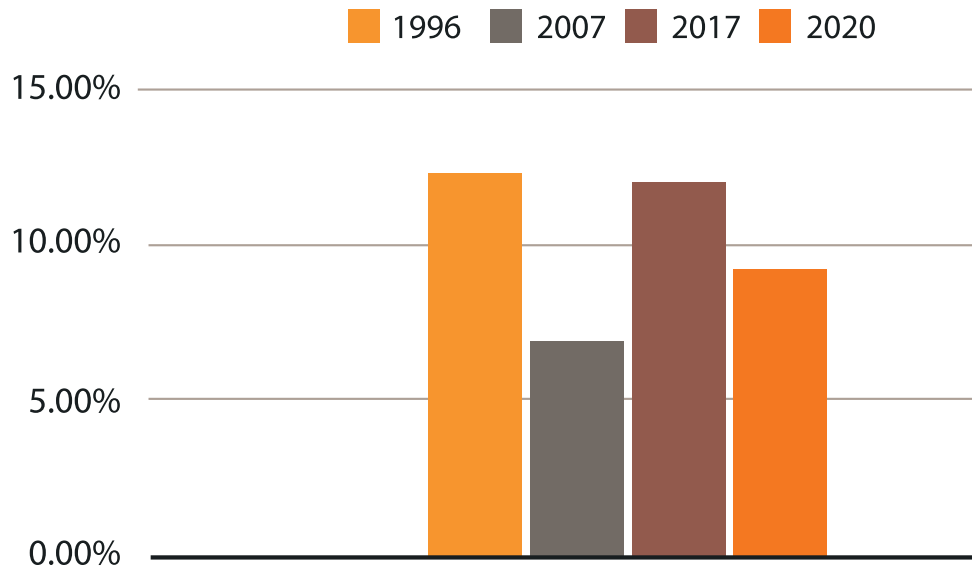

Salem City Unemployment Rates from 1996 to 2020

Unemployment Rates

activatesalem
NOW

a planning and visioning study by AAGNJ
funded by the NJ Economic Development Authority